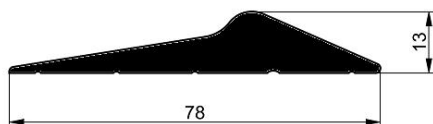

1030 Floor profile

Images:

Description:

- | | |
|-------------------------|--------------------------------------------------------------------------------------------------------------------------------------------------------------------------------------------------------------|
| - Subcategory | : 01. Floor |
| - IND/RES | : BOTH |
| - Full package quantity | : 1 |
| - Unit | : Roll (25m) |
| - Weight / Unit | : 15,75kg |
| - Material | : EPDM |
| - Colour | : Black |
| - Height | : 13mm |
| - Width | : 78mm |
| - Product Family | : a 001 |
| - Max. performance | : max. temp. -20°C /100°C |
| - Technical description | : Rubber profile for better sealing between the floor and the bottom seal of the door. Thus preventing water getting inside onto garage floor. Seal is to be glued on the floor. Delivery is excluding glue! |